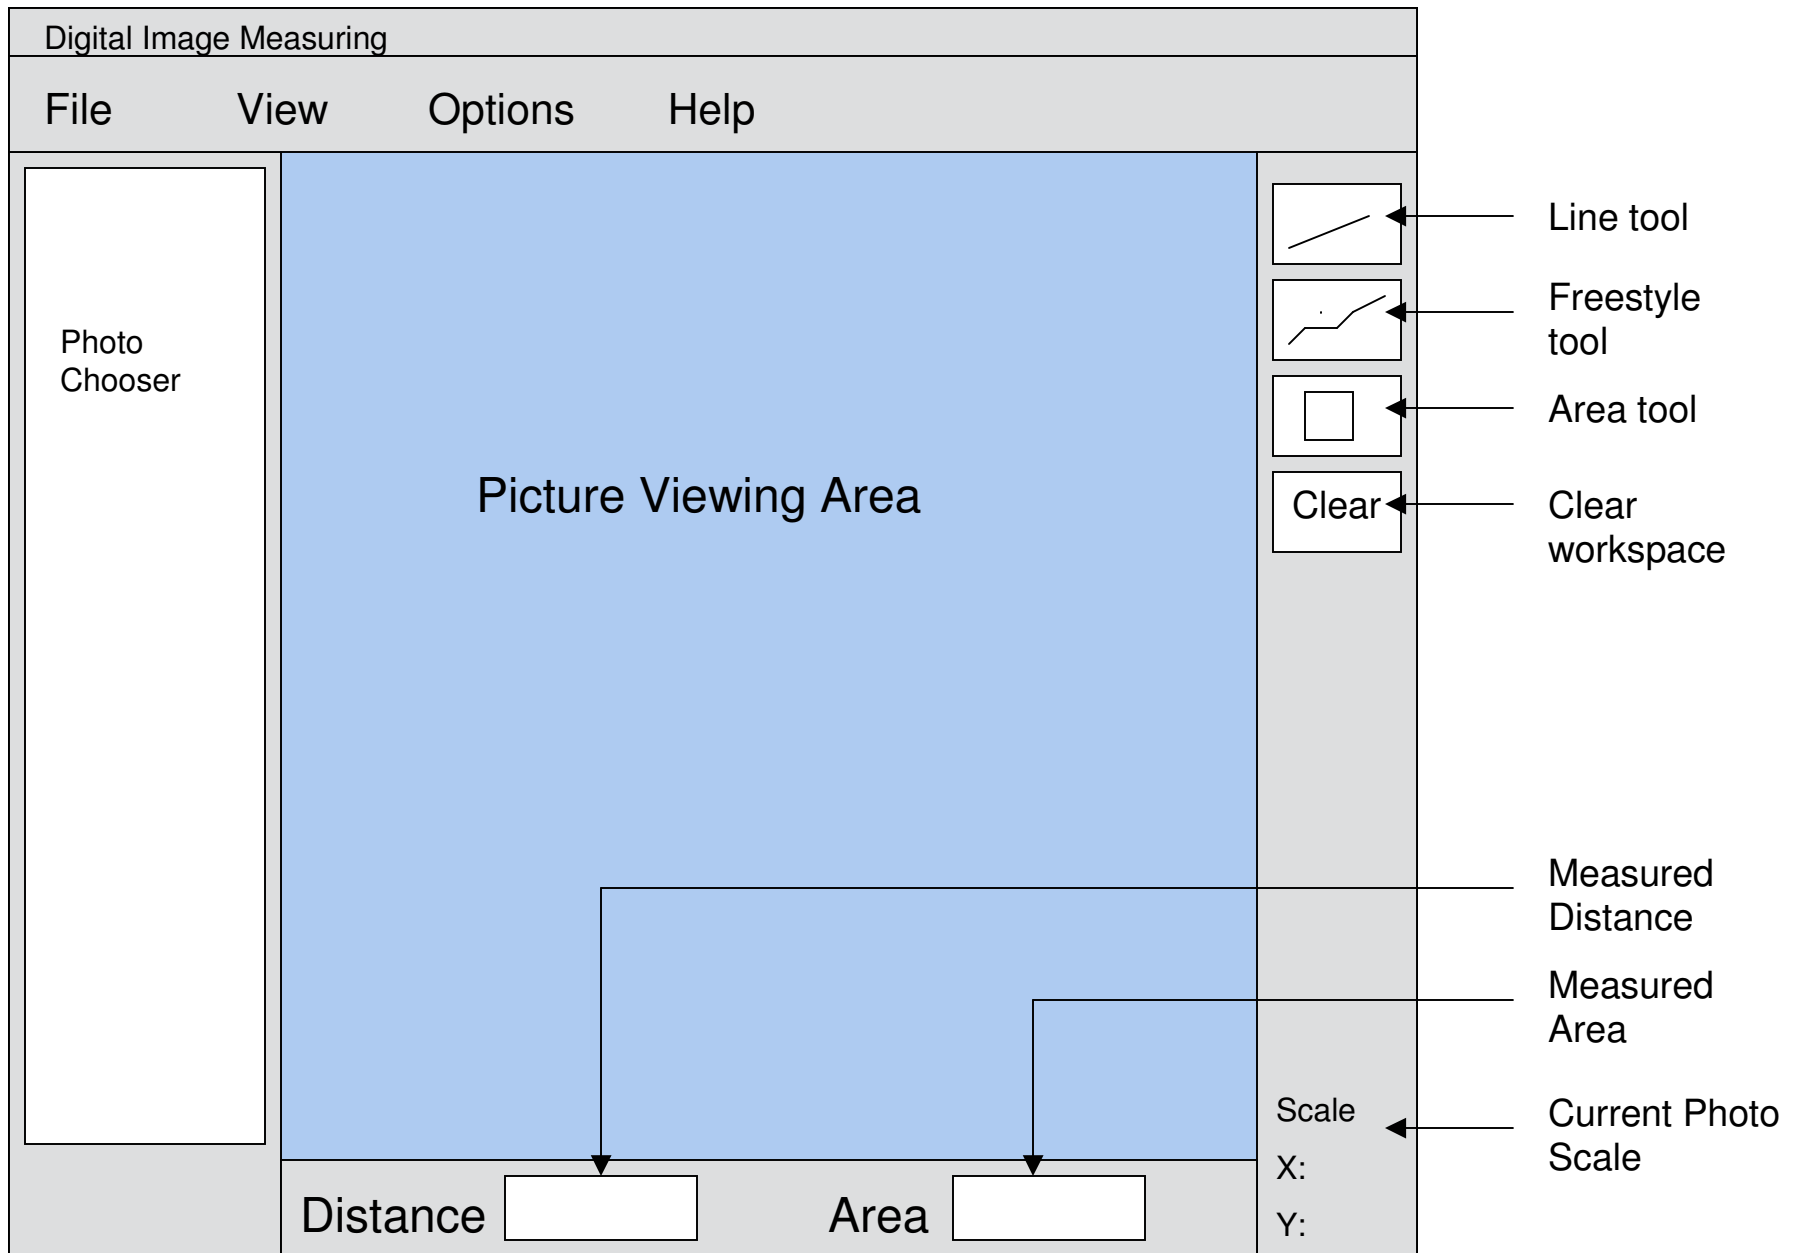

Digital Image Measuring

File

View

Options

Help

Photo  
Chooser

Picture Viewing Area

Clear

Scale

X:

Y:

Distance

Area

**File**

- Open
- Import
- Save
- Save as...
- Quit

**View**

- Logfile

**Options**

- Preferences

**Help**

- User Guide
- About Digital Image Measure